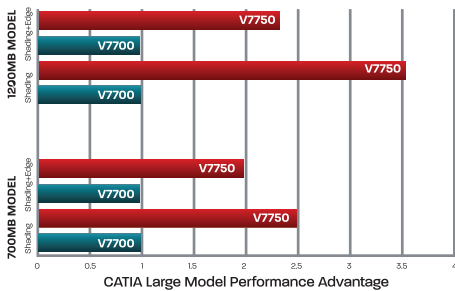

### Accelerate the Wonder

- **Twice the memory over the prior generation\***
- **True 30-bit display pipeline\*\***  
(10-bit per RGB)
- **Low power consumption**
- **Single slot solution**

\* Compared with ATI FireGL™ V7700  
\*\* Requires 30-bit monitor for true 30-bit color display