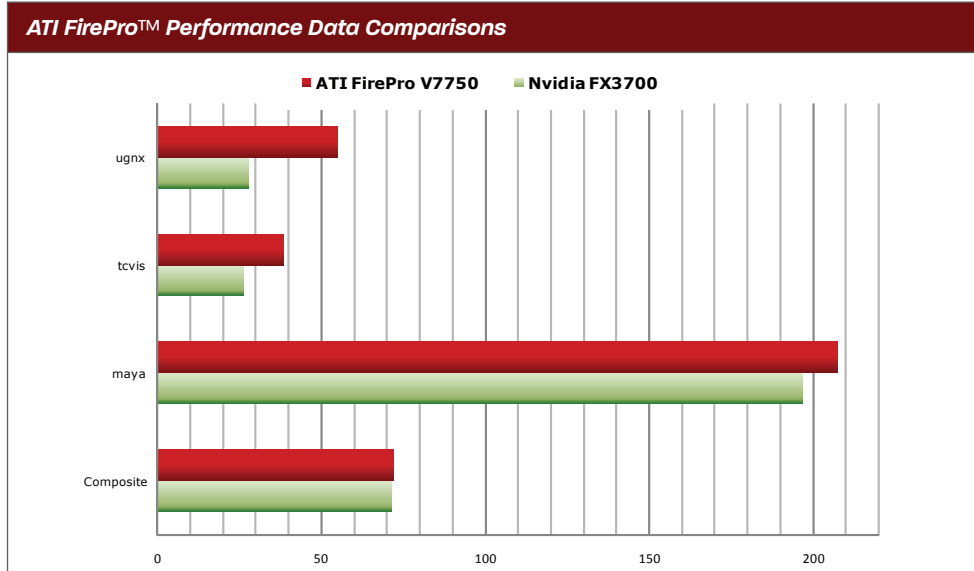

Visionary Innovation

ATI FirePro™ workstation graphics accelerators also feature AutoDetect technology—which automatically identifies when you've switched to a new application. As such, your system can automatically update driver settings to configure them for ideal performance on the new application—helping you get maximum productivity for the exact application you're using at the moment.

Finally, ATI FirePro™ workstation graphics accelerators also offer a full 30-bit display pipeline, which means you can enjoy more than 1 billion colors¹. Plus, with native multi-card support, you can use up to four displays being driven by two ATI FirePro products in the same workstation.

How can ATI FirePro™ workstation graphics accelerators give your designs an edge? They let you focus on creating, not waiting.

¹ 30-bit monitor required for full 30-bit display (10-bit per RGB component). ATI FirePro™ 3D graphics card can display over one billion colors when attached to 30-bit displays.

Average of all eight SPECviewPerf 10 tests using Nvidia published scores. <http://nvidia.com/object/fo_11761.html>